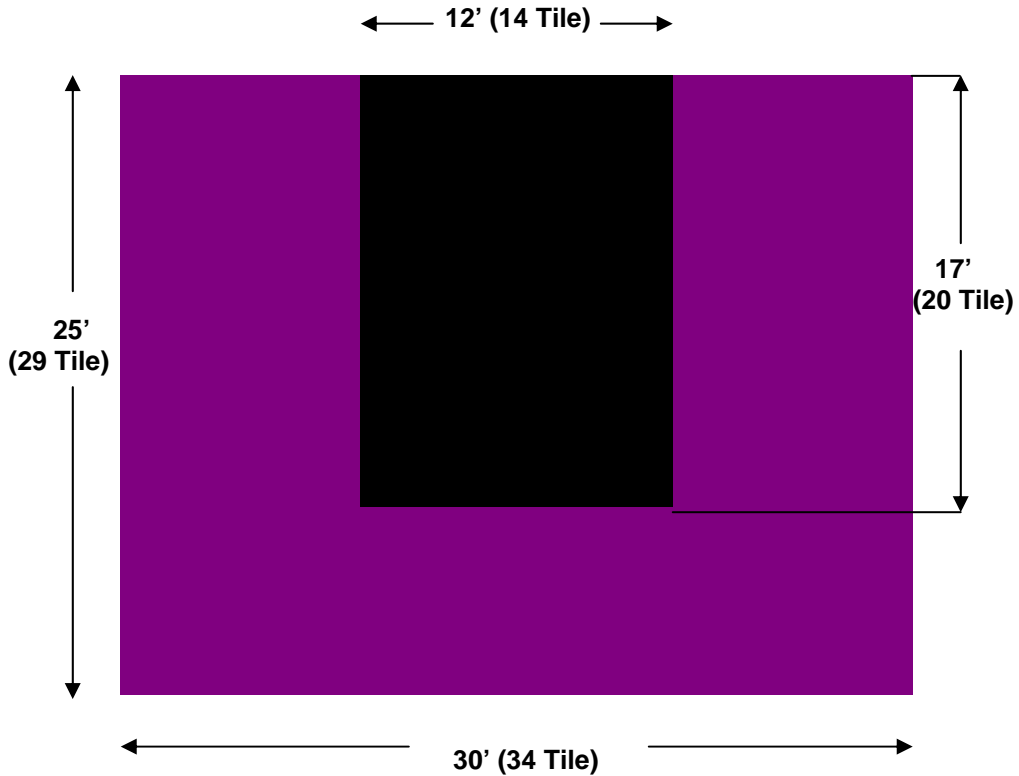

(Actual Concrete Pad Size = 25'-0" x 29'-2")

\$2,390 Delivered within the United States

Not Including Alaska and Hawaii

Standard Court Colors

Premium Court Colors

“Contender” Court Package

Price on Court is Delivered within United States
(Not Including Alaska and Hawaii)