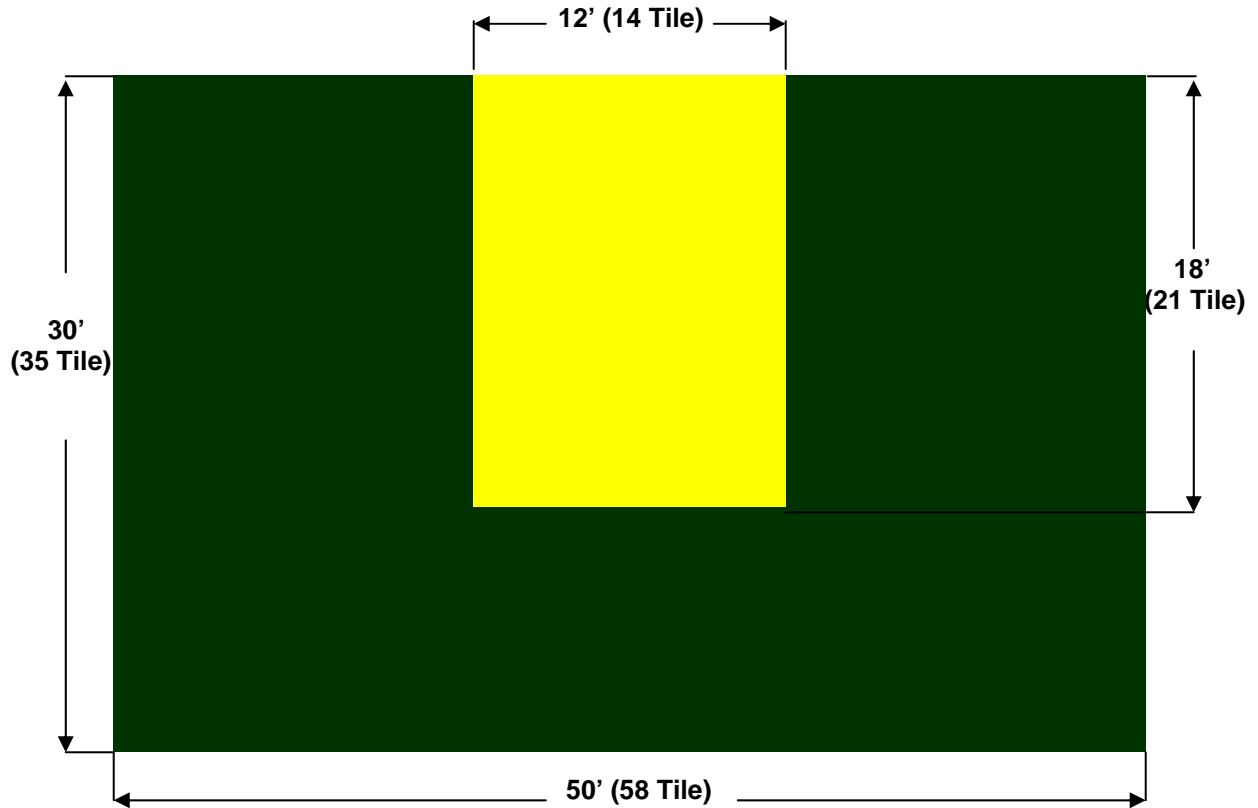

“Superior” Basketball Court Package by FLEX COURT®

(Actual Concrete Pad Size = 30'-0" x 49'-6")

$4,365 Delivered within the United States

Not Including Alaska and Hawaii

Standard Court Colors

Premium Court Colors