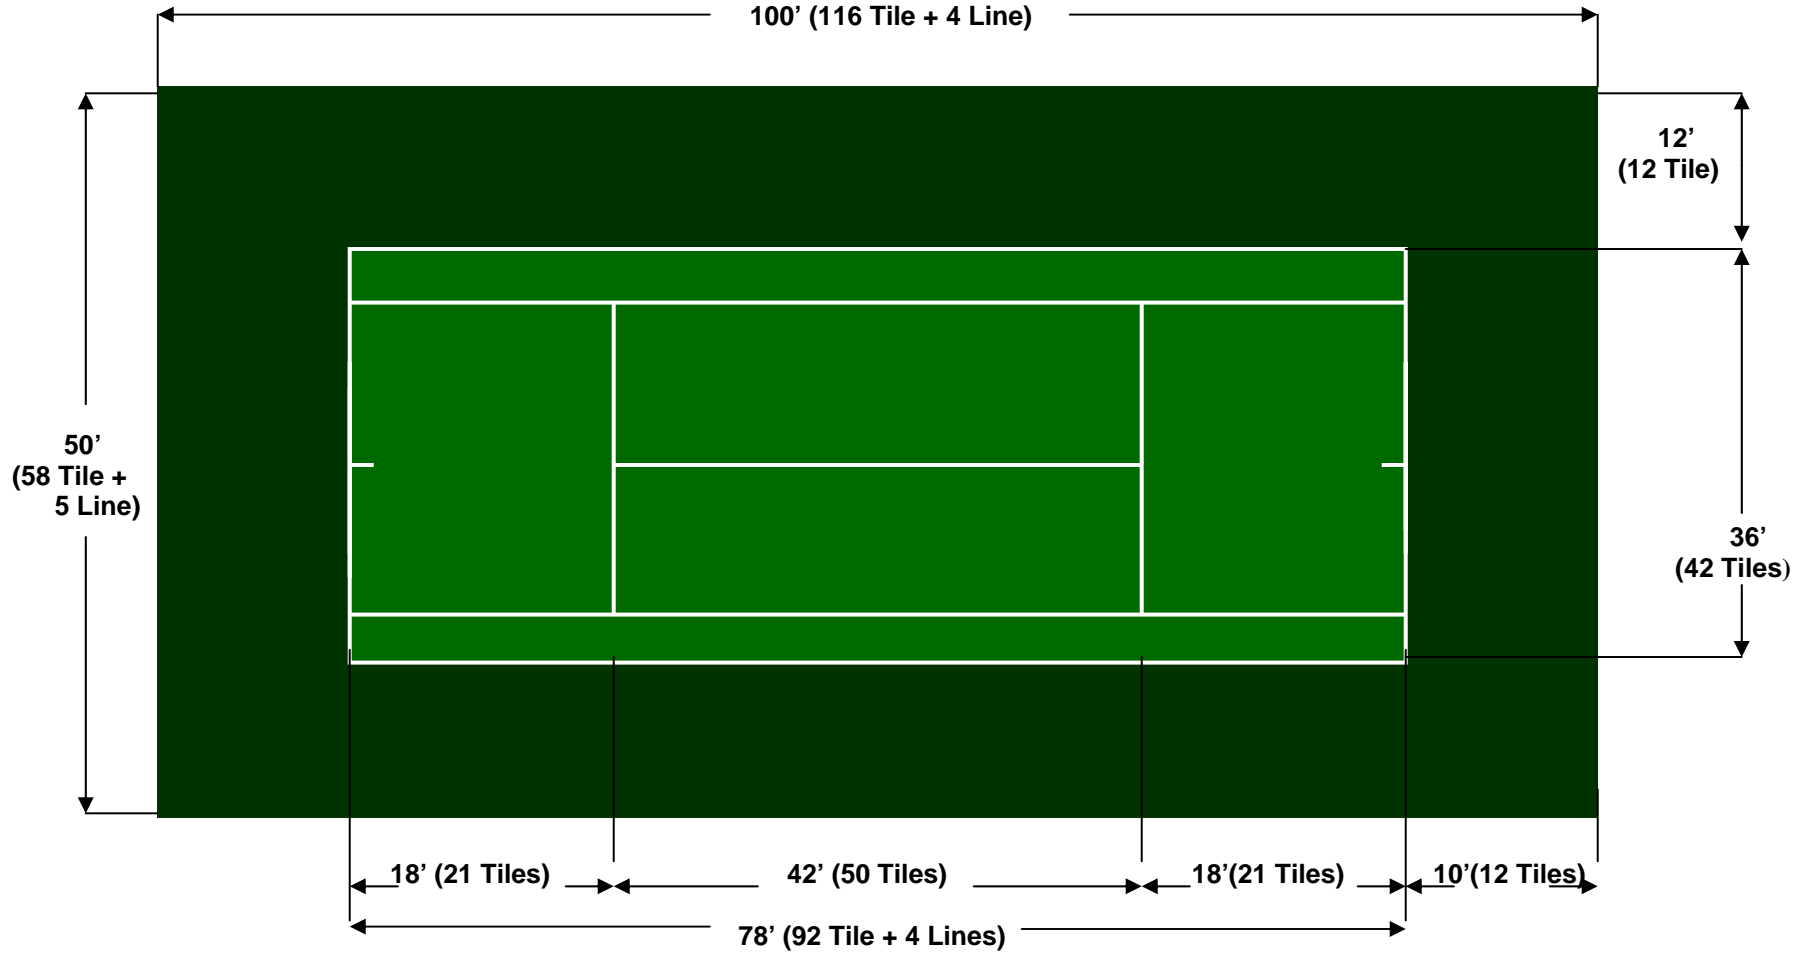

(Actual Pad Dimensions = 50'-4" x 99'-4")

\$14,505.00 Delivered within the United States

Not Including Alaska and Hawaii

Standard Tennis Court Colors

“Junior Tennis” Court Package

Price on Court is Delivered within United States
(Not Including Alaska and Hawaii)