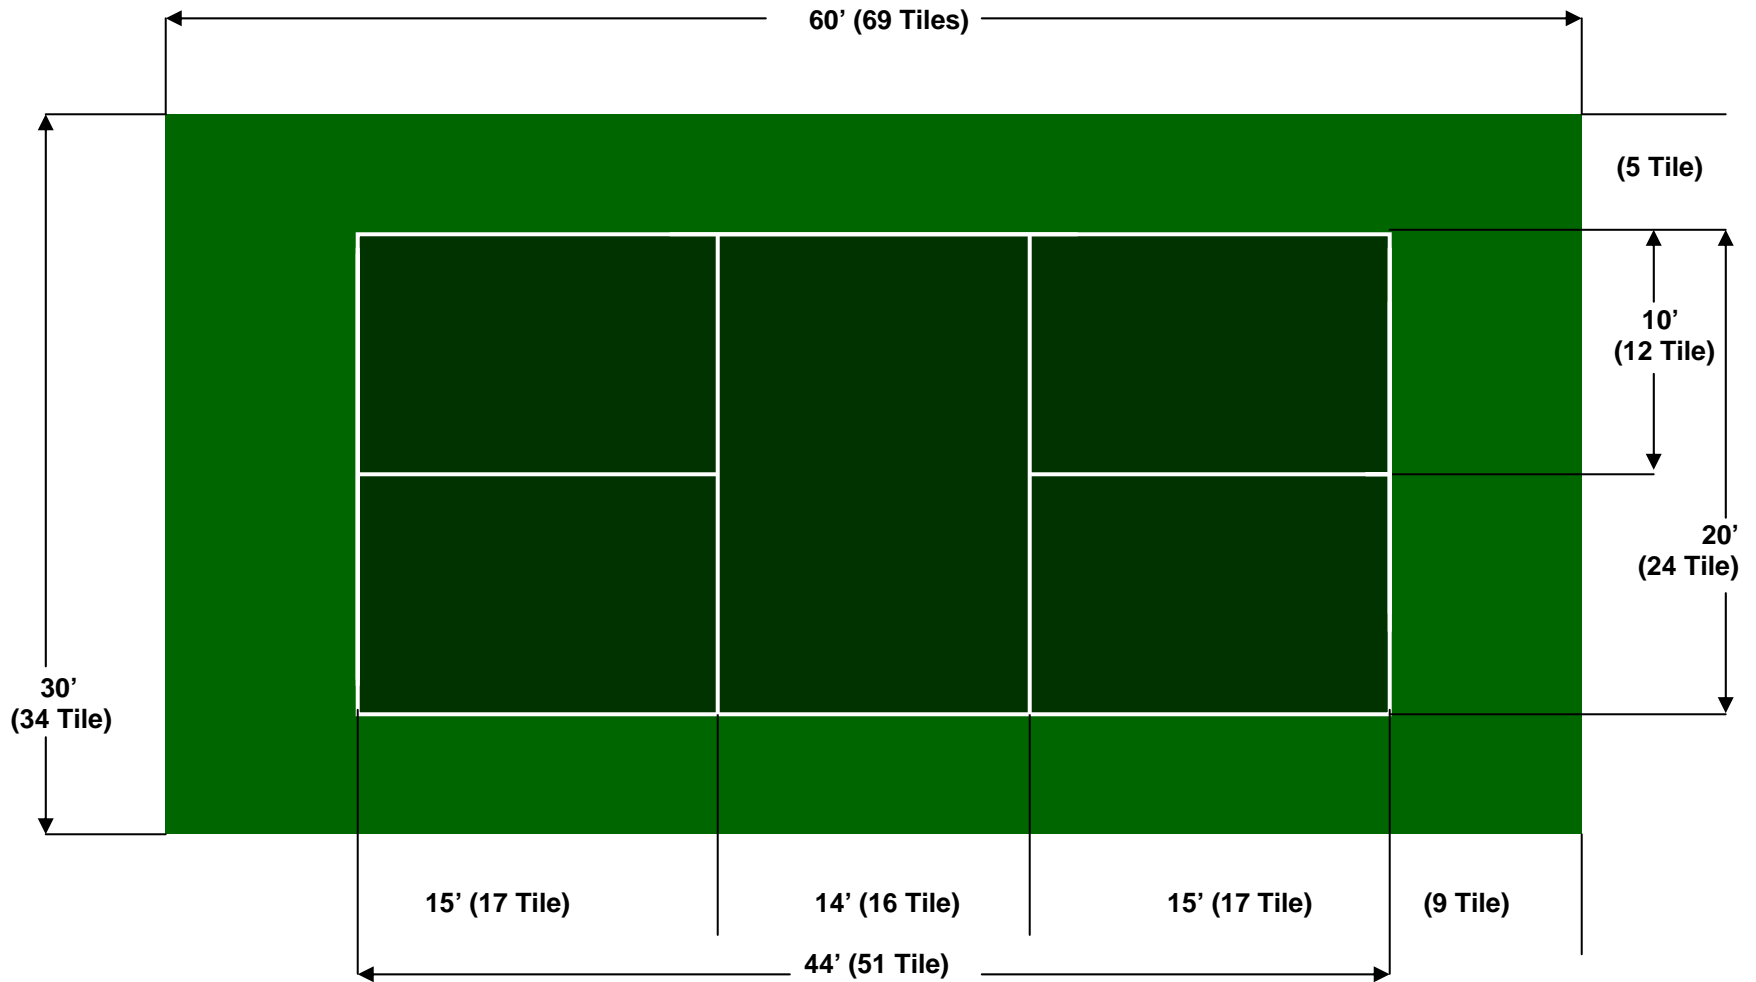

(Actual Concrete Pad Size = 29'-8" x 59'-7")

\$5,640 Delivered within the United States

Not Including Alaska and Hawaii

Standard Pickleball Court Colors

“PickleMaster” Court Package

Price on Court is Delivered within United States
(Not Including Alaska and Hawaii)