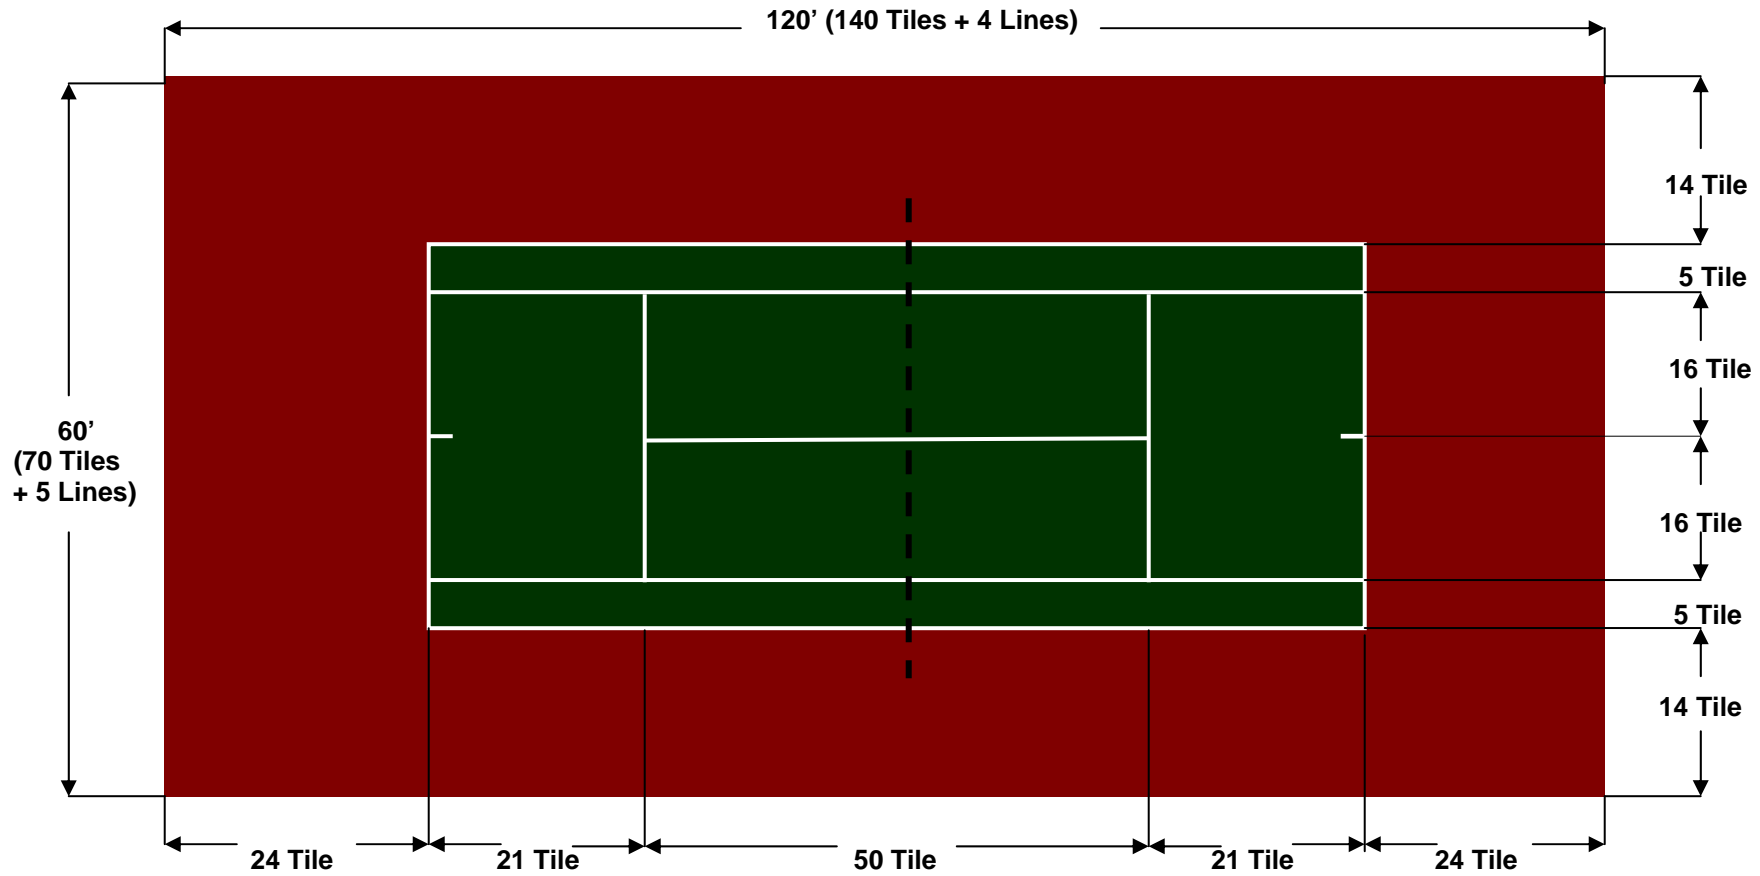

“Standard Tennis” Court Package By FLEX COURT®

(Actual Court Dimensions = 60'-0" x 119'-10")

$21,285 Delivered within the United States

Not Including Alaska and Hawaii

Standard Tennis Court Colors