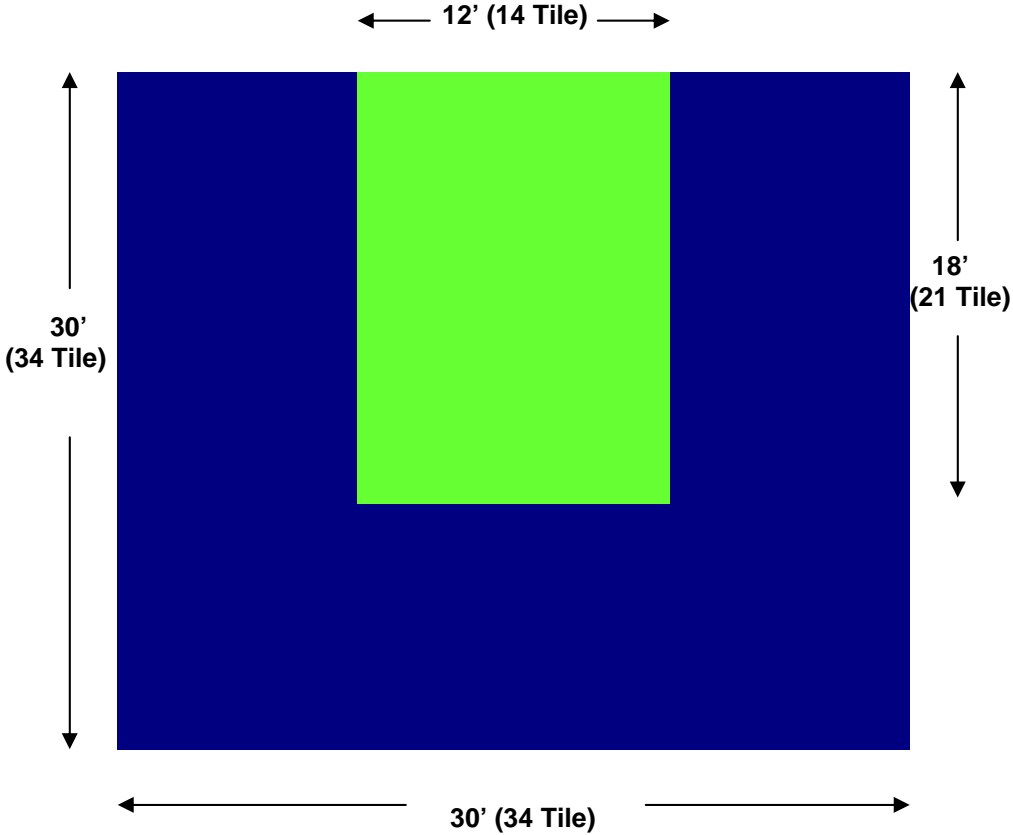

(Actual Concrete Pad Size = 29'-2" x 29'-2")

\$2,675.00 Delivered within the United States

Not Including Alaska and Hawaii

Standard Court Colors

Premium Court Colors

“Dominator” Court Package

Price on Court is Delivered within United States
(Not Including Alaska and Hawaii)