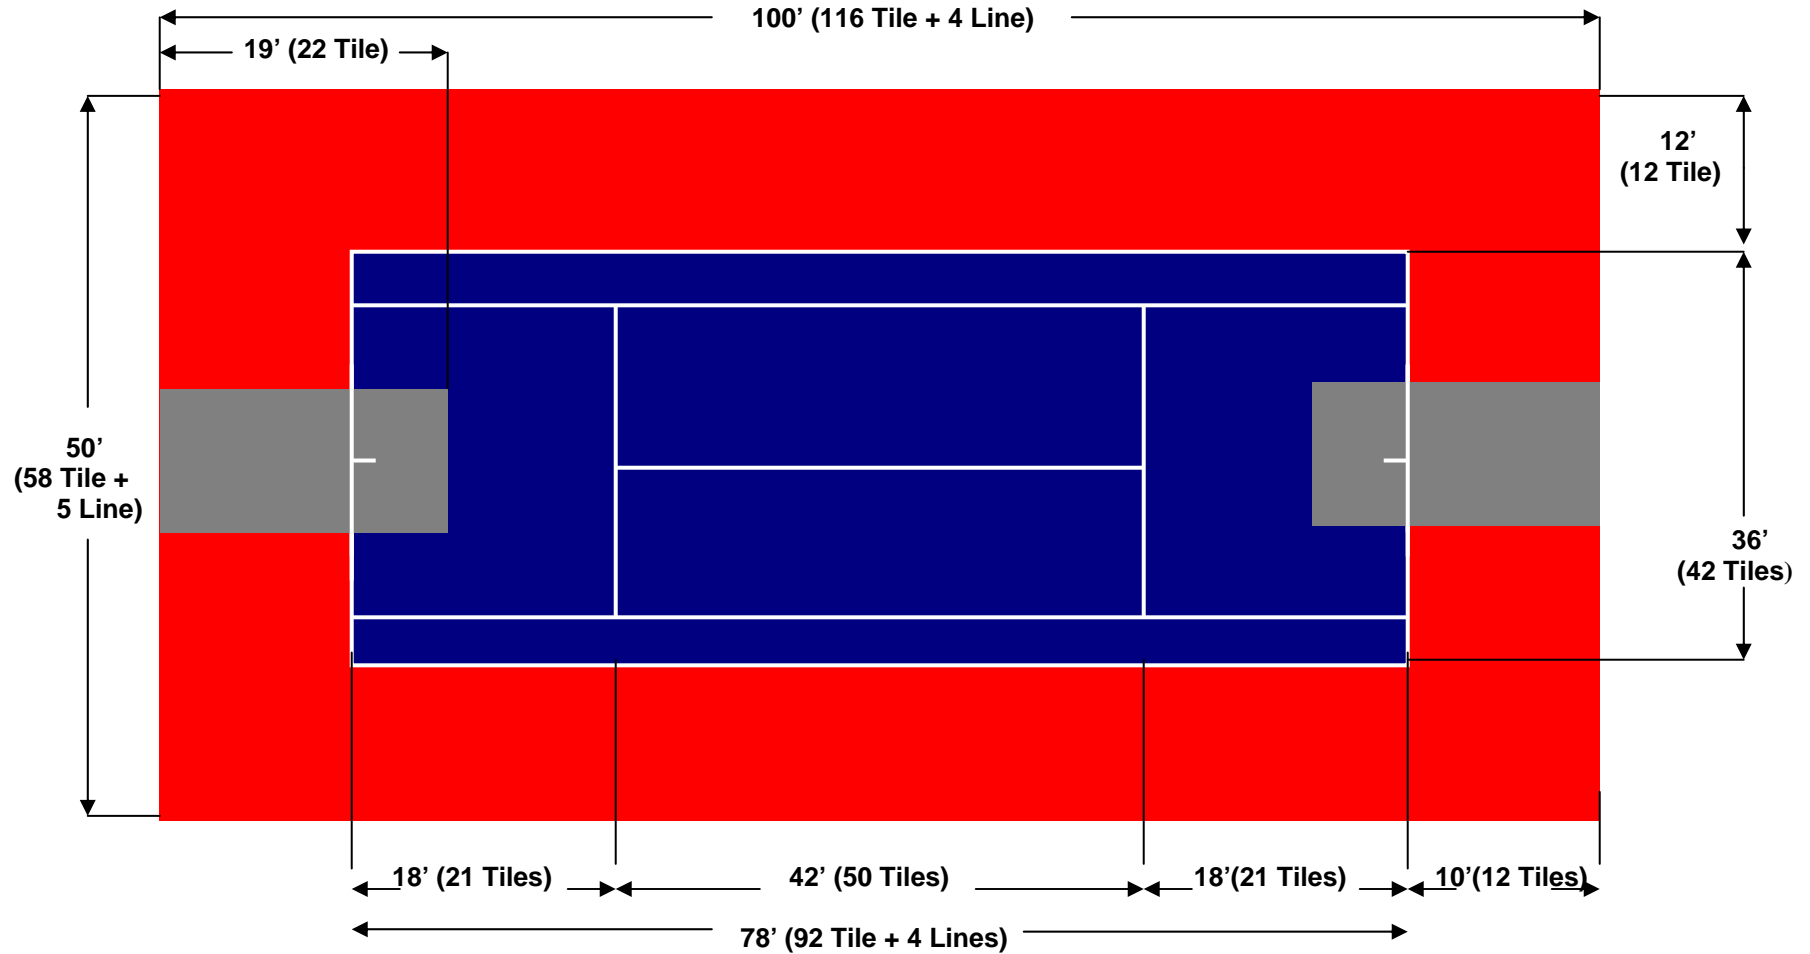

(Actual Pad Dimensions = 50'-2" x 99'-2")

\$14,505.00 Delivered within the United States

Not Including Alaska and Hawaii

Standard Court Colors

Premium Court Colors

“Varsity” Court Package

Price on Court is Delivered within United States
(Not Including Alaska and Hawaii)