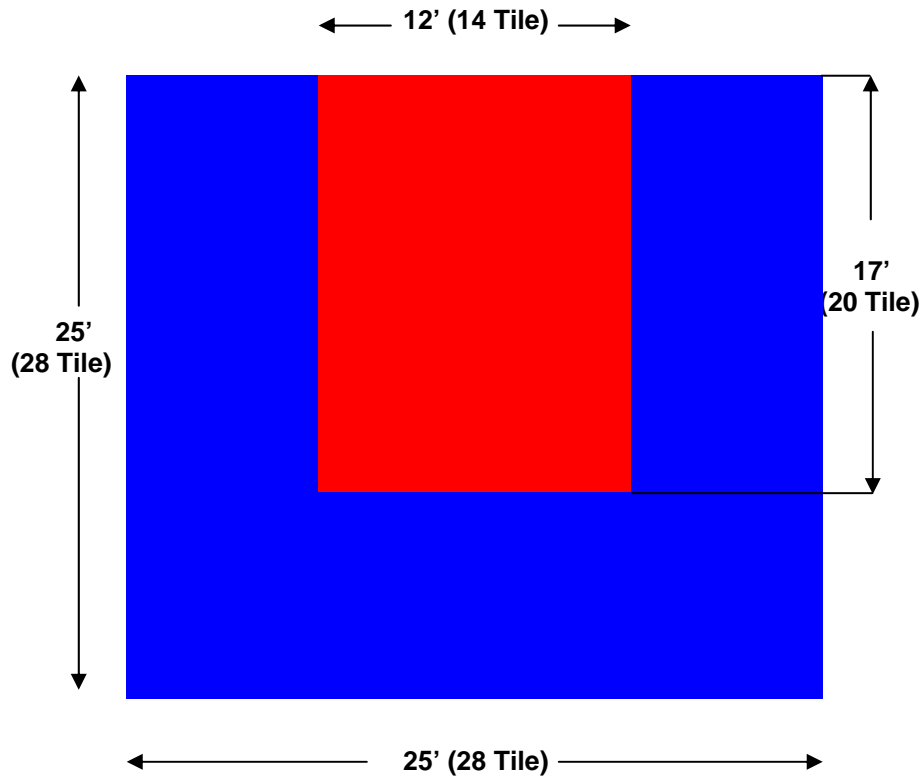

(Concrete Pad Size = 24'-1" x 24'-1")

\$1,995.00 Delivered within the United States

Not Including Alaska and Hawaii

Standard Court Colors

Premium Court Colors

“Defender” Court Package

Price on Court is Delivered within United States
(Not Including Alaska and Hawaii)