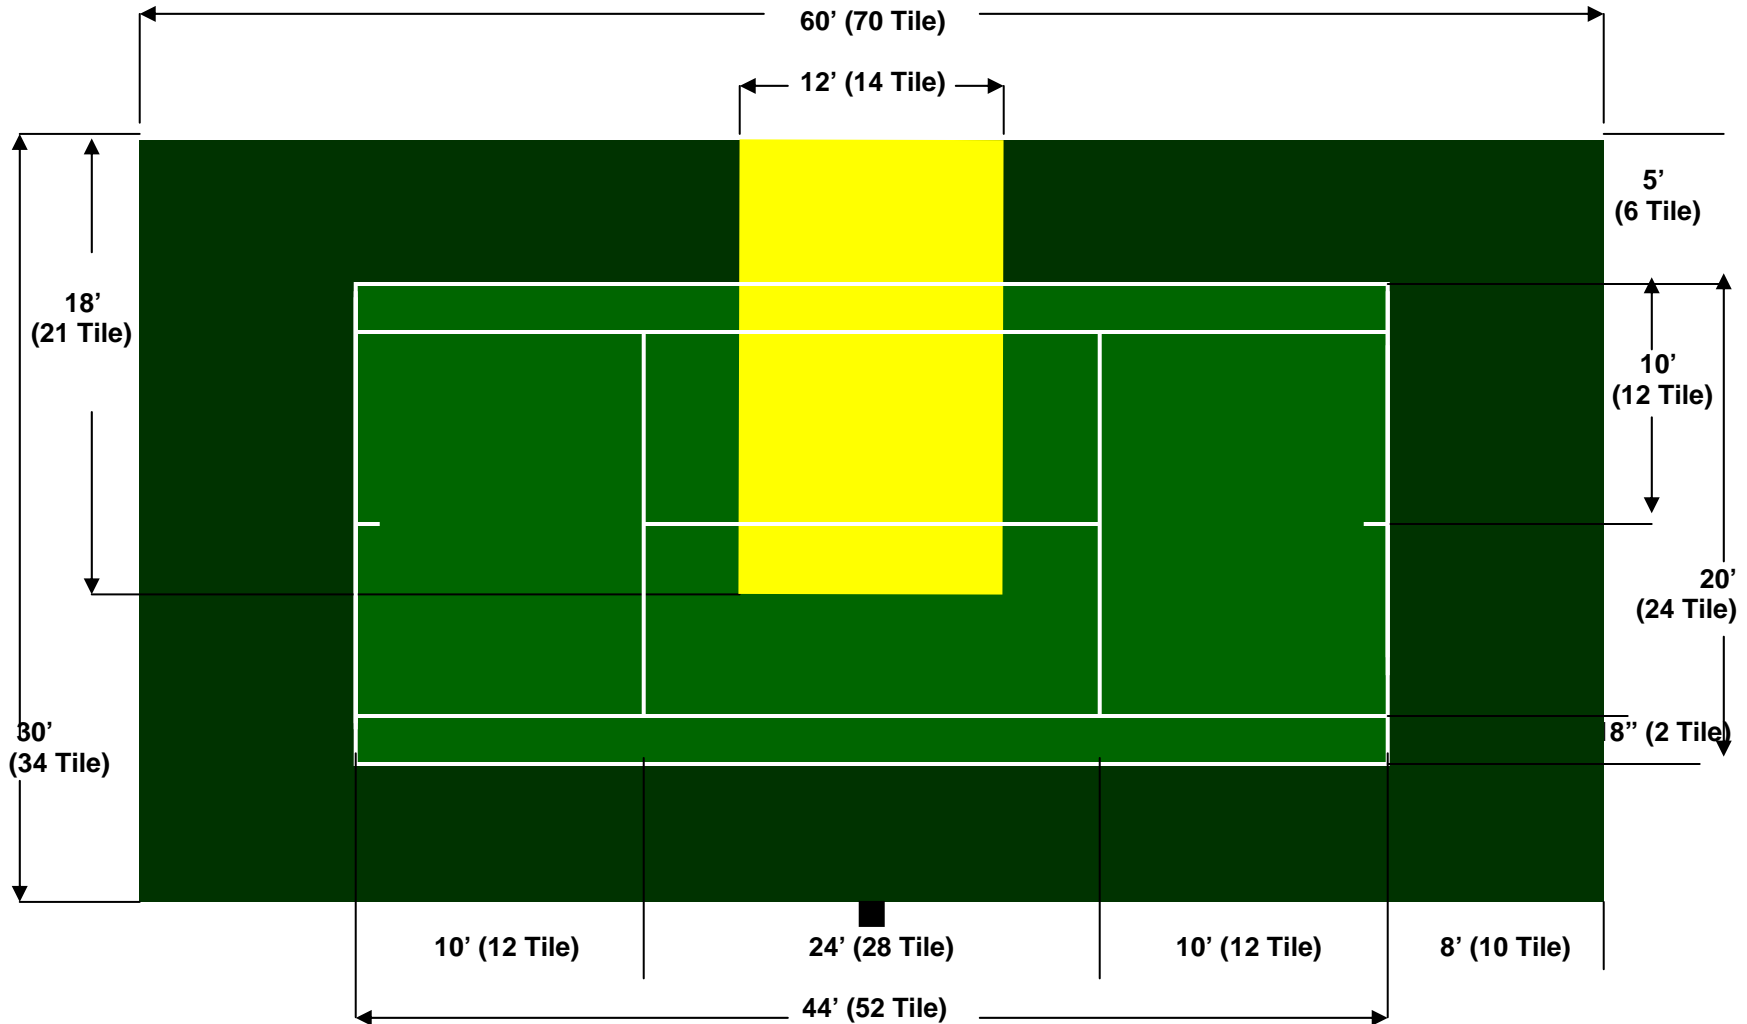

“Gladiator” Multi-Game Court Package by FLEX COURT®

(Actual Concrete Pad Size = 30'-0" x 60'-4")

$5,640.00 Delivered within the United States

Not Including Alaska and Hawaii

Standard Colors

Premium Colors